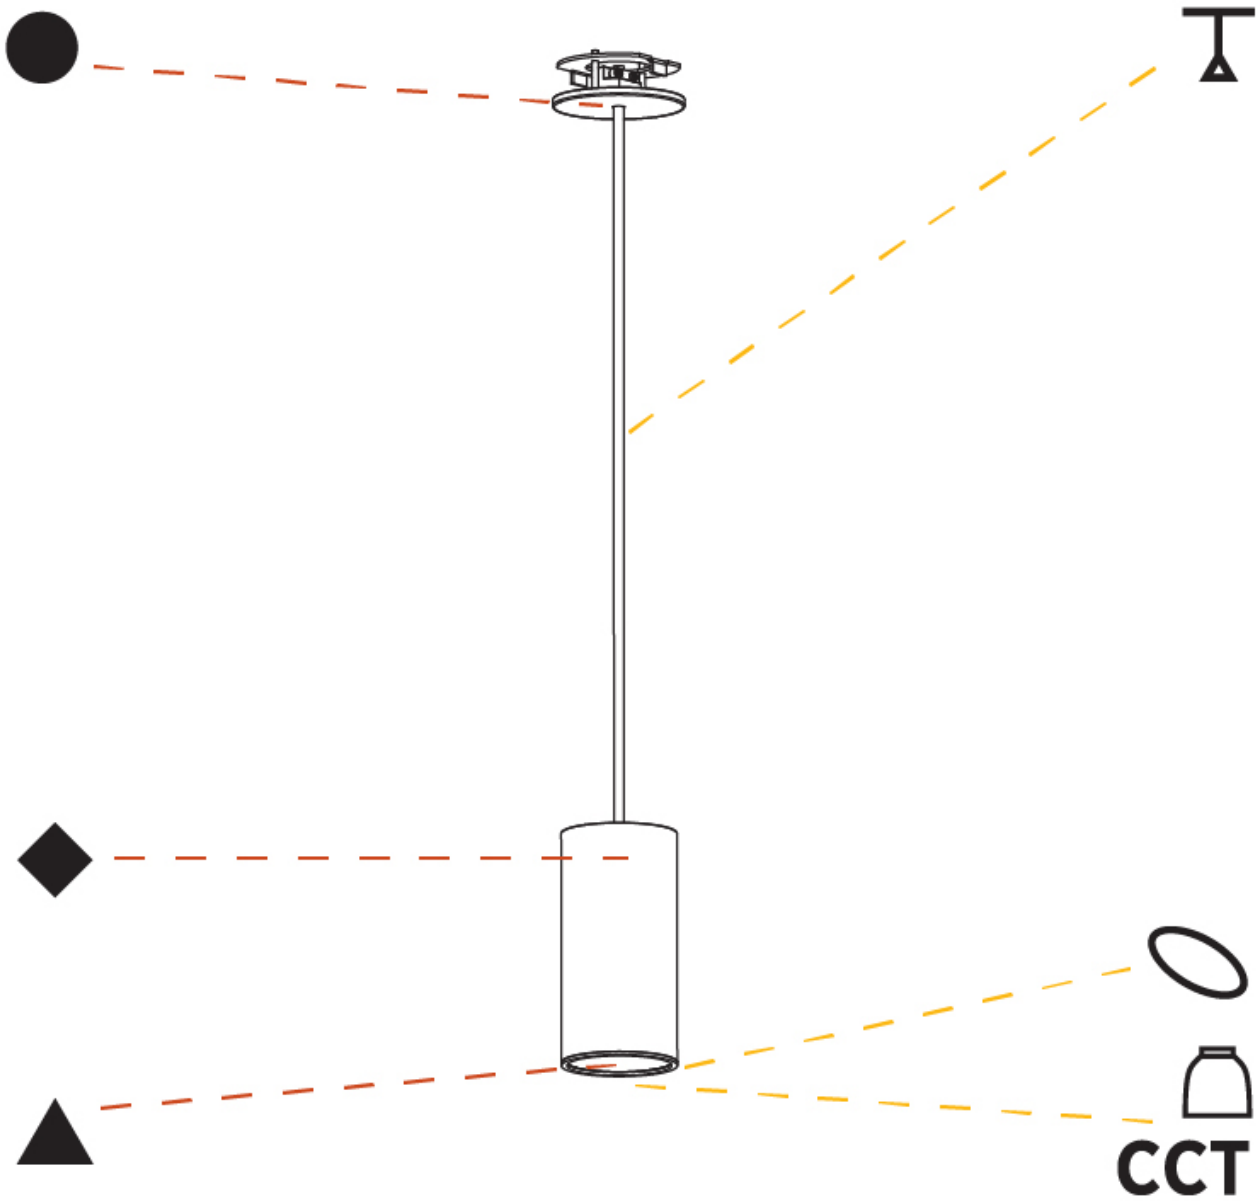

HANGOVER MONOPOINT RECESSED CANOPY SUSPENSION

A300156-

PROJECT	_____
TYPE	_____
SPECIFIER	_____
QUANTITY	_____
DATE	_____